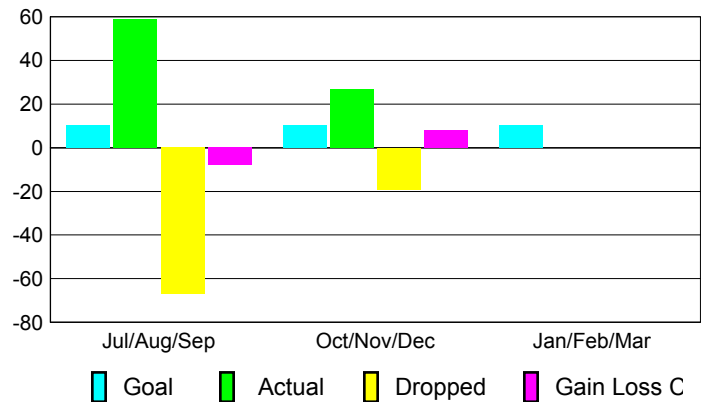

Membership Results 2012-2013

Goal, New, Dropped, Gain/Loss

Comparison of Membership Gain/Loss

Current Year Compared to the Previous Year